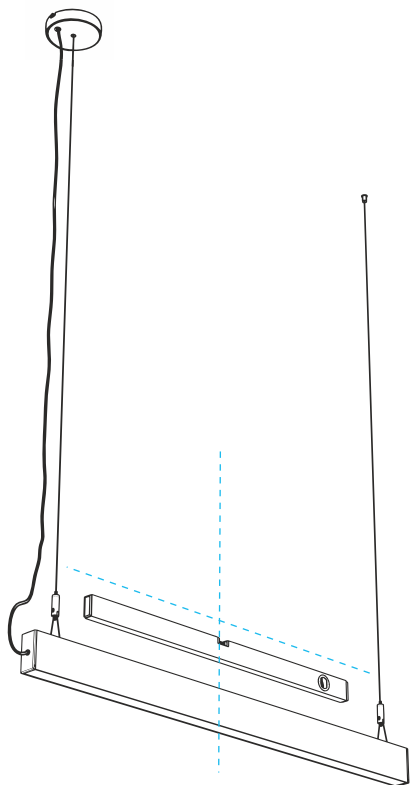

How to install?

Scan the QR code to
see the instructional video