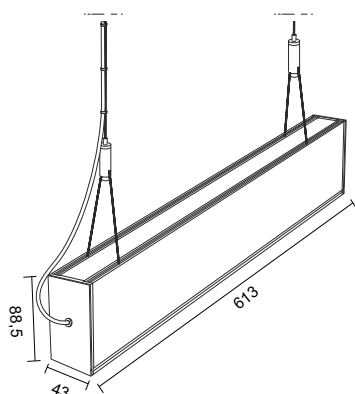

LUMINES Lighting DULIO Linear LED Luminaire