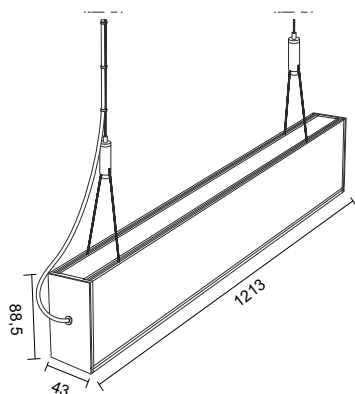

LUMINES Lighting DULIO Linear LED Luminaire