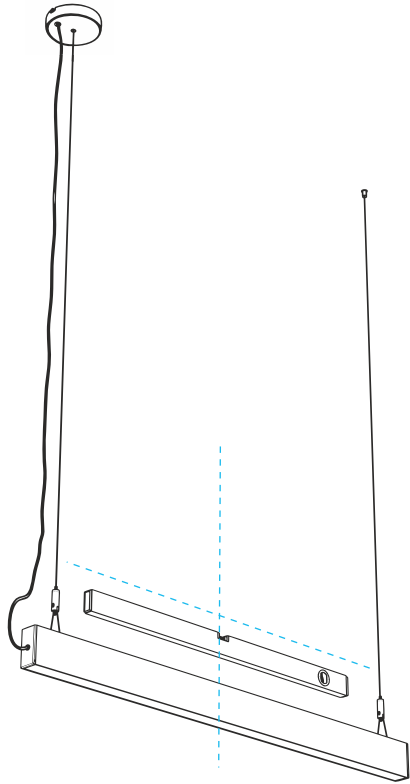

How to install?

Scan the QR code to
see the instructional video