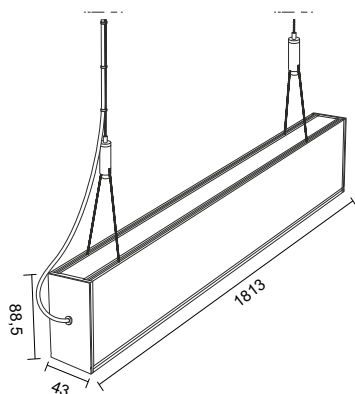

LUMINES Lighting DULIO Linear LED Luminaire

DULIO
by **LUMINES**®
LIGHTING

LUMINES Lighting Linear LED Luminaire is dedicated mainly for indoor use. It is used as a main and decorative light source. Due to its minimalistic design, it allows for various interior arrangements.

Exact length of the luminaire [mm]	1813
Fixture height [mm]	88,5
Fixture depth [mm]	43
Input voltage	220-240V AC
Total luminous flux [lm] / Useful luminous flux [lm] in a sphere (360)°	14000
Color temperature CCT [K]	4000
Color	White lacquered

ENERG

LUMINES Lighting
LUM-DULIOB-180-4K

A
B
C
D
E
F
G

E

117
kWh/1000h

2019/2015