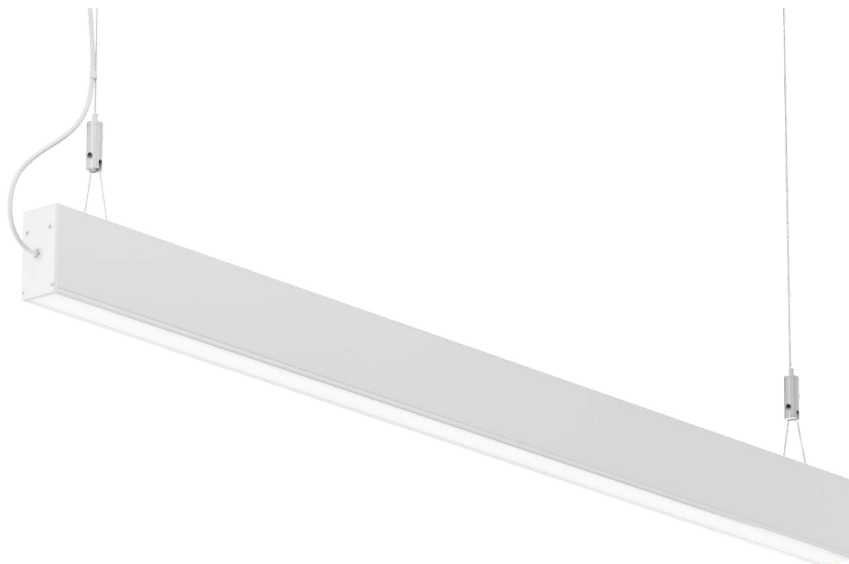

LUMINES Lighting DULIO Linear LED Luminaire

DULIO
by **LUMINES**[®]
LIGHTING

LUMINES Lighting Linear LED Luminaire is dedicated mainly for indoor use. It is used as a main and decorative light source. Due to its minimalistic design, it allows for various interior arrangements.

SET INCLUDES

LED luminaire	Aluminum
Light source	Samsung LED
Diffuser material	PMMA
Diffuser color	Milk
Set of suspensions	
Line	1250 mm x 1,2 mm
Line with a ball	100 mm
Cable lock	M4 9x29 nickel plated
Nipple	M10x1 nickel plated
Ceiling mounting bracket	15x15 M10x1 nickel

How to install?

Scan the QR code to
see the instructional video

LUMINES Lighting DULIO Linear LED Luminaire

DULIO
by **LUMINES**[®]
LIGHTING

LUMINES Lighting Linear LED Luminaire is dedicated mainly for indoor use. It is used as a main and decorative light source. Due to its minimalistic design, it allows for various interior arrangements.