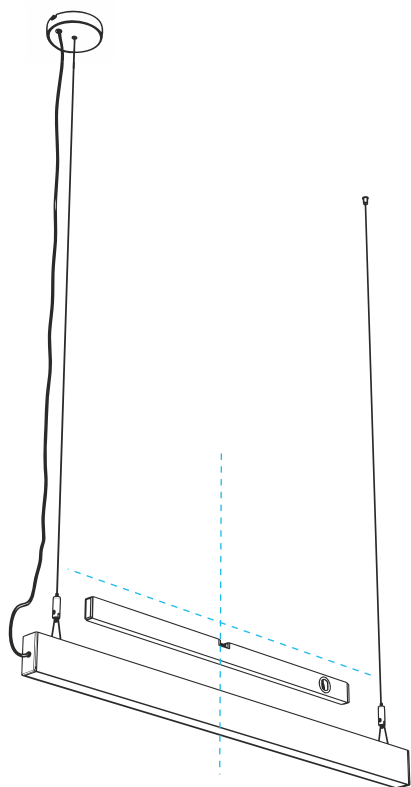

How to install?

Scan the QR code to
see the instructional video